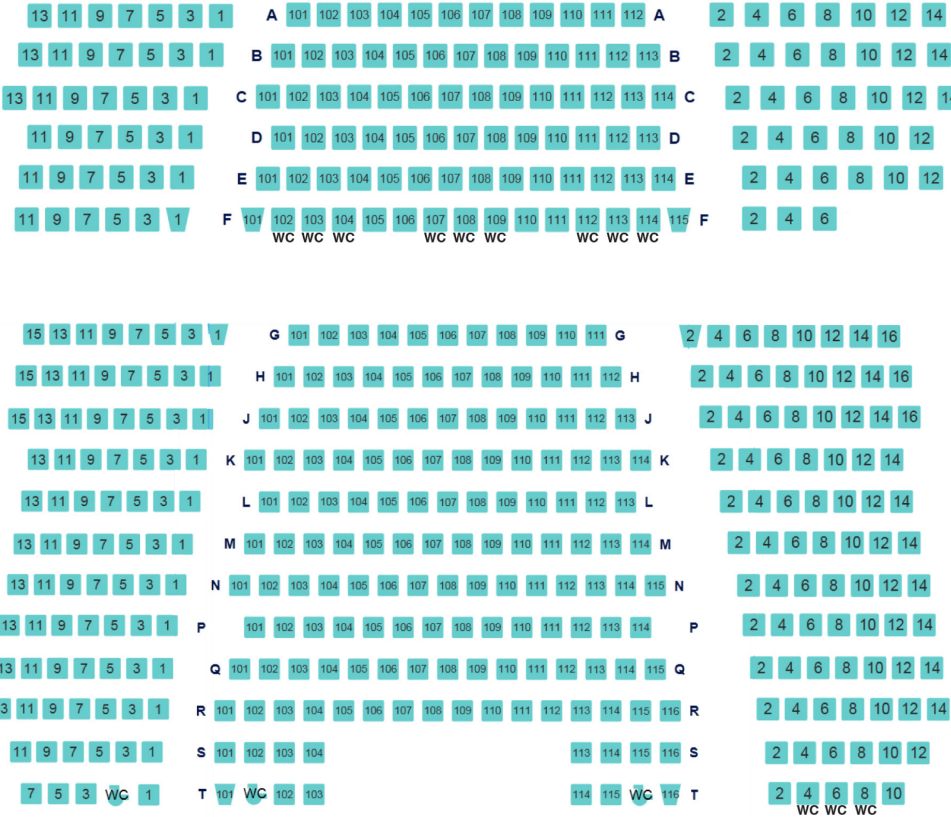

PERFORMANCE HALL: SEATING CHART

THE UNIVERSITY OF
CHICAGO | **Arts**