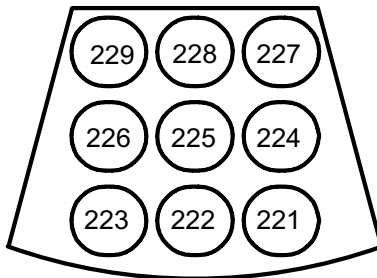

**Front White (n/c)**

**Front Cool (R 67)**

**Front Warm (R 03)**

**Down White (n/c)**

**Back Wash (R 99)**

**Down LED Wash (RGLB)**

**Back White (n/c)**

**Amber Hi-Side (R 21)**

**Purple Hi-Side (R 58)**

**Gobo Systems (n/c)**

14 - Organic, 15 - Industrial, 16 - Dots

**Down Specials (n/c)**

**Front Specials (n/c)**

**Cyc Red: 191 - 193**

**Wing Run Lights: 321**

**House: 301 - 306**