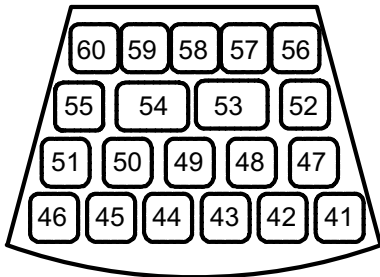

**Front White (n/c)**

**Front Cool (R 67)**

**Front Warm (R 03)**

**Down White (n/c)**

**Back Wash (R 99)**

**Down LED Wash (RGLB)**

**Back White (n/c)**

**Amber Hi-Side (R 21)**

**Purple Hi-Side (R 58)**

**Gobo Systems (n/c)**

14 - Organic, 15 - Industrial, 16 - Dots

**Down Specials (n/c)**

**Front Specials (n/c)**

**Cyc Red: 191 - 193**

**Wing Run Lights: 321**

**House: 301 - 306**