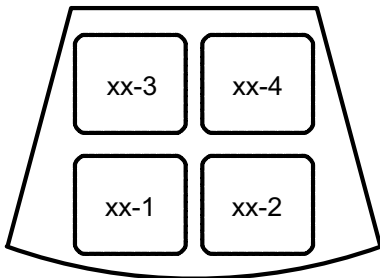

**Front White (n/c)**

**Front Cool (R 67)**

**Front Warm (R 03)**

**Down White (n/c)**

**Back Wash (R 99)**

**Down LED Wash (RGLB)**

**Back White (n/c)**

**Amber Hi-Side (R 21)**

**Purple Hi-Side (R 58)**

**Gobo Systems (n/c)**

14 - Organic, 15 - Industrial, 16 - Dots

**Down Specials (n/c)**

**Front Specials (n/c)**

**Cyc Red: 191 - 193**

**Wing Run Lights: 321**

**House: 301 - 306**