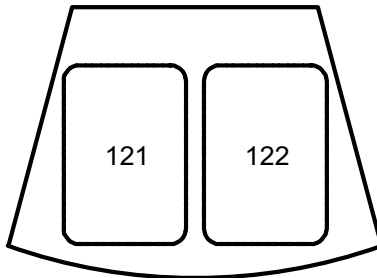

**Front White (n/c)**

**Front Cool (R 67)**

**Front Warm (R 03)**

**Down White (n/c)**

**Back Wash (R 99)**

**Down LED Wash (RGLB)**

**Back White (n/c)**

**Amber Hi-Side (R 21)**

**Purple Hi-Side (R 58)**

**Gobo Systems (n/c)**

14 - Organic, 15 - Industrial, 16 - Dots

**Down Specials (n/c)**

**Front Specials (n/c)**

**Cyc Red: 191 - 193**

**Wing Run Lights: 321**

**House: 301 - 306**