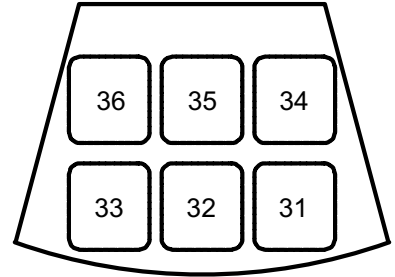

**Front White (n/c)**

**Front Cool (R 67)**

**Front Warm (R 03)**

**Down White (n/c)**

**Back Wash (R 99)**

**Down LED Wash (RGLB)**

**Back White (n/c)**

**Amber Hi-Side (R 21)**

**Purple Hi-Side (R 58)**

**Gobo Systems (n/c)**

14 - Organic, 15 - Industrial, 16 - Dots

**Down Specials (n/c)**

**Front Specials (n/c)**

**Cyc Red: 191 - 193**

**Wing Run Lights: 321**

**House: 301 - 306**