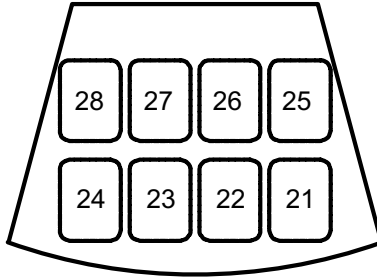

**Front White (n/c)**

**Front Cool (R 67)**

**Front Warm (R 03)**

**Down White (n/c)**

**Back Wash (R 99)**

**Down LED Wash (RGLB)**

**Back White (n/c)**

**Amber Hi-Side (R 21)**

**Purple Hi-Side (R 58)**

**Gobo Systems (n/c)**

14 - Organic, 15 - Industrial, 16 - Dots

**Down Specials (n/c)**

**Front Specials (n/c)**

**Cyc Red: 191 - 193**

**Wing Run Lights: 321**

**House: 301 - 306**