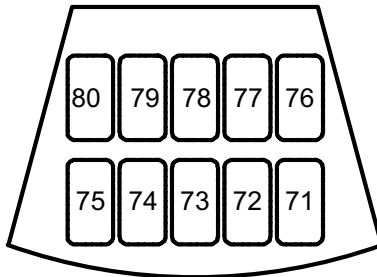

**Front White (n/c)**

**Front Cool (R 67)**

**Front Warm (R 03)**

**Down White (n/c)**

**Back Wash (R 99)**

**Down LED Wash (RGLB)**

**Back White (n/c)**

**Amber Hi-Side (R 21)**

**Purple Hi-Side (R 58)**

**Gobo Systems (n/c)**

14 - Organic, 15 - Industrial, 16 - Dots

**Down Specials (n/c)**

**Front Specials (n/c)**

**Cyc Red: 191 - 193**

**Wing Run Lights: 321**

**House: 301 - 306**