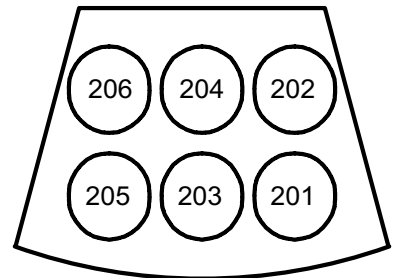

**Front White (n/c)**

**Front Cool (R 67)**

**Front Warm (R 03)**

**Down White (n/c)**

**Back Wash (R 99)**

**Down LED Wash (RGLB)**

**Back White (n/c)**

**Amber Hi-Side (R 21)**

**Purple Hi-Side (R 58)**

**Gobo Systems (n/c)**

14 - Organic, 15 - Industrial, 16 - Dots

**Down Specials (n/c)**

**Front Specials (n/c)**

**Cyc Red: 191 - 193**

**Wing Run Lights: 321**

**House: 301 - 306**