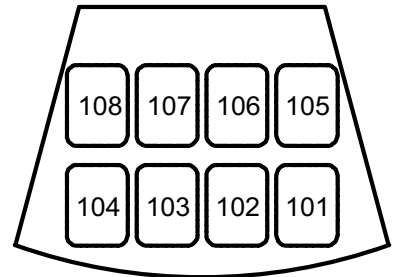

**Front White (n/c)**

**Front Cool (R 67)**

**Front Warm (R 03)**

**Down White (n/c)**

**Back Wash (R 99)**

**Down LED Wash (RGLB)**

**Back White (n/c)**

**Amber Hi-Side (R 21)**

**Purple Hi-Side (R 58)**

**Gobo Systems (n/c)**

14 - Organic, 15 - Industrial, 16 - Dots

**Down Specials (n/c)**

**Front Specials (n/c)**

**Cyc Red: 191 - 193**

**Wing Run Lights: 321**

**House: 301 - 306**