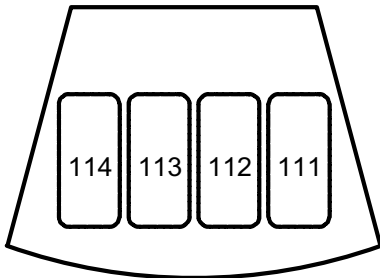

**Front White (n/c)**

**Front Cool (R 67)**

**Front Warm (R 03)**

**Down White (n/c)**

**Back Wash (R 99)**

**Down LED Wash (RGLB)**

**Back White (n/c)**

**Amber Hi-Side (R 21)**

**Purple Hi-Side (R 58)**

**Gobo Systems (n/c)**

14 - Organic, 15 - Industrial, 16 - Dots

**Down Specials (n/c)**

**Front Specials (n/c)**

**Cyc Red: 191 - 193**

**Wing Run Lights: 321**

**House: 301 - 306**