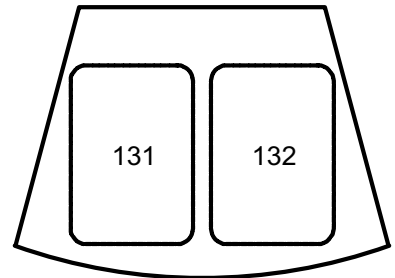

**Front White (n/c)**

**Front Cool (R 67)**

**Front Warm (R 03)**

**Down White (n/c)**

**Back Wash (R 99)**

**Down LED Wash (RGLB)**

**Back White (n/c)**

**Amber Hi-Side (R 21)**

**Purple Hi-Side (R 58)**

**Gobo Systems (n/c)**

14 - Organic, 15 - Industrial, 16 - Dots

**Down Specials (n/c)**

**Front Specials (n/c)**

**Cyc Red: 191 - 193**

**Wing Run Lights: 321**

**House: 301 - 306**